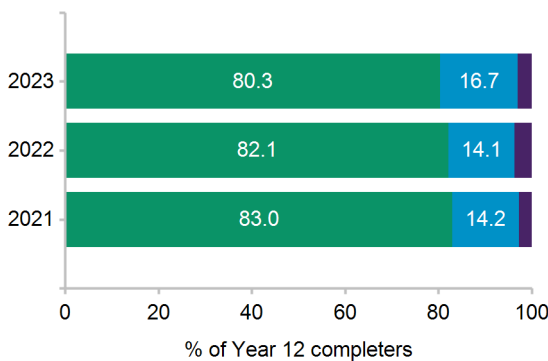

Post-school destinations

In 2023, 97.0% of Year 12 completers from Brisbane State High School were engaged in education, training or employment in the year after they completed school.

Of the 472 respondents, 80.3% continued in education and training. The most common study destination was bachelor degree.

A further 16.7% transitioned directly into paid employment only.

All Year 12 completers were assigned to a *main destination*. Respondents who were both studying and working are reported as being in education or training, including apprentices and trainees.

Engagement over time