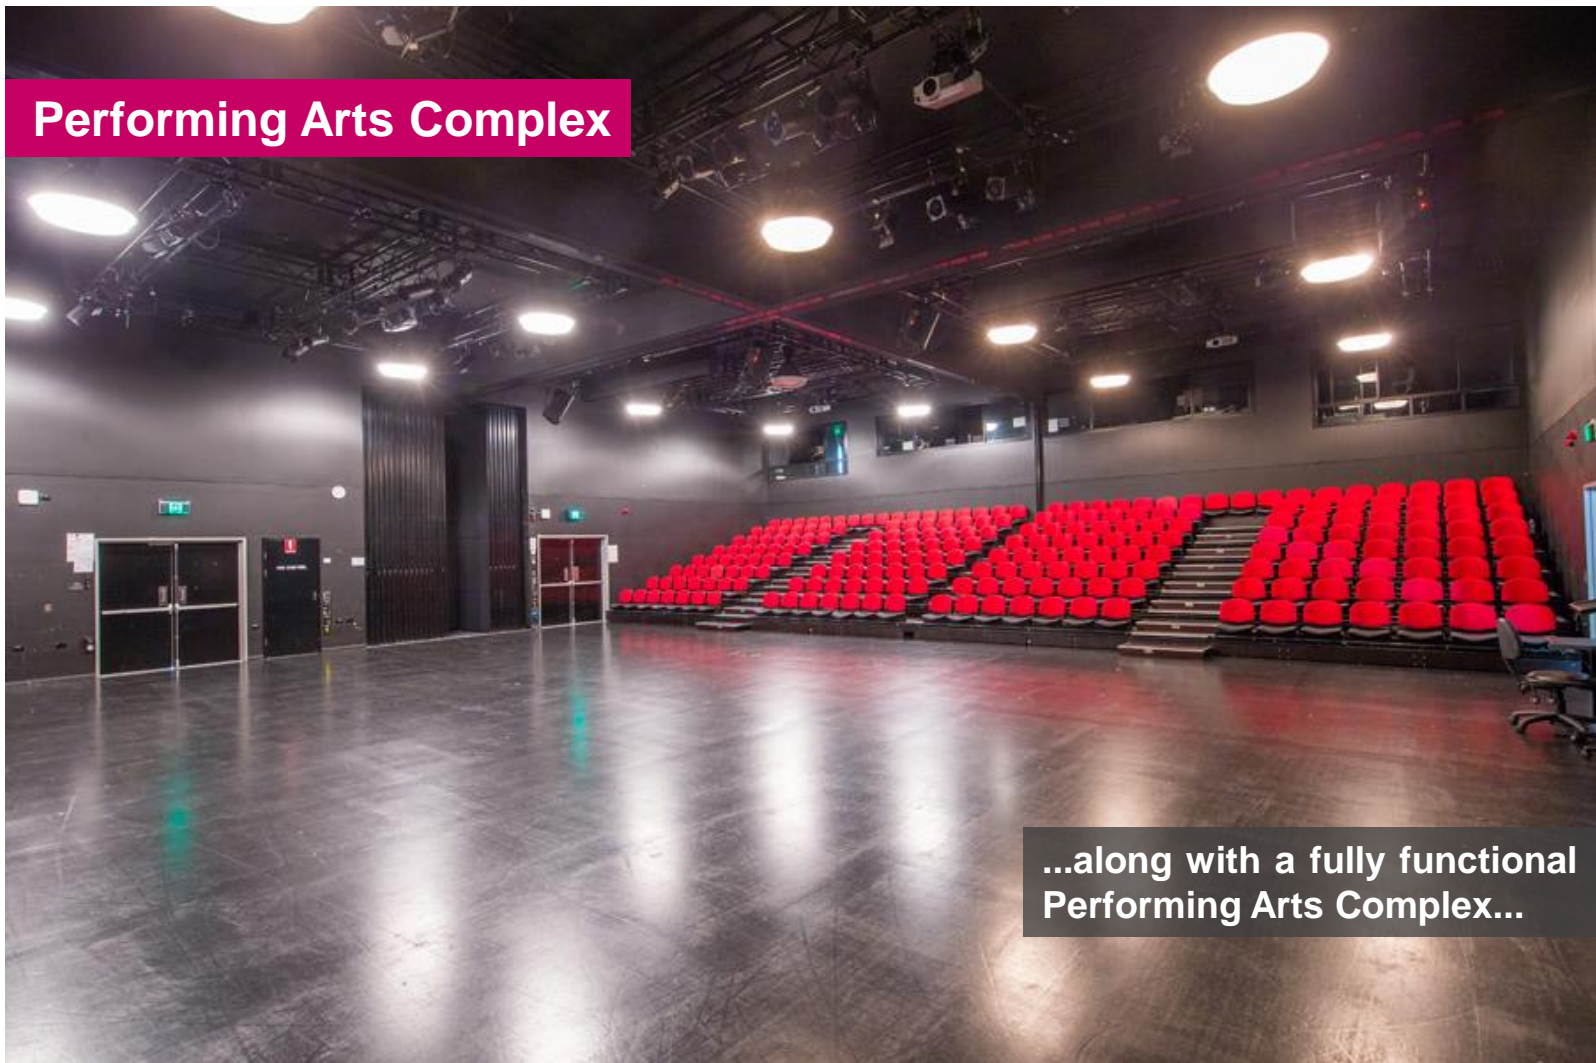

Performing Arts Complex

...along with a fully functional
Performing Arts Complex...

State High Facilities Hire

BRISBANE
STATE
HIGH
SCHOOL