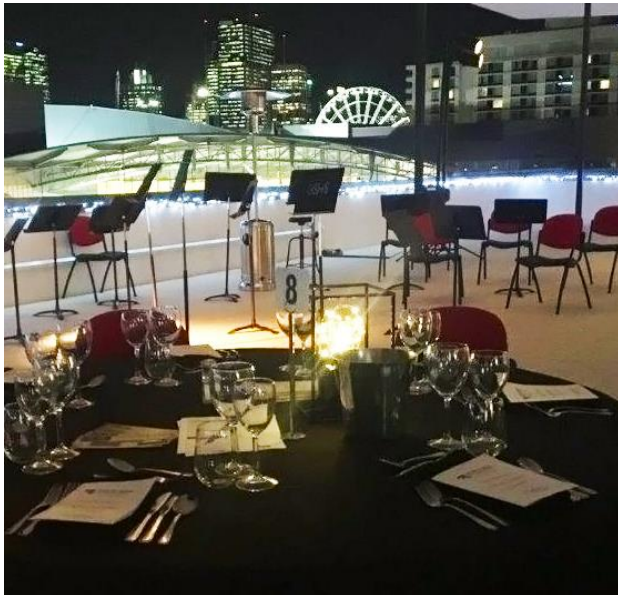

**BRISBANE
STATE
HIGH
SCHOOL**

Kurilpa Roof Terrace

Located in the heart of South Brisbane, with spectacular views of South Bank.

State High Facilities Hire

BRISBANE
STATE
HIGH
SCHOOL

The Kurilpa Roof Terrace can host a cocktail function for 600 or a formal sit-down dinner for 350 guests.

The Kurilpa Building uses the services of a preferred supplier who can meet all your catering and event needs.

State High Facilities Hire

BRISBANE
STATE
HIGH
SCHOOL

Kurilpa Concourse

The Kurilpa Concourse can cater for cocktail or formal sit-down dinners for more than 1,000 guests.