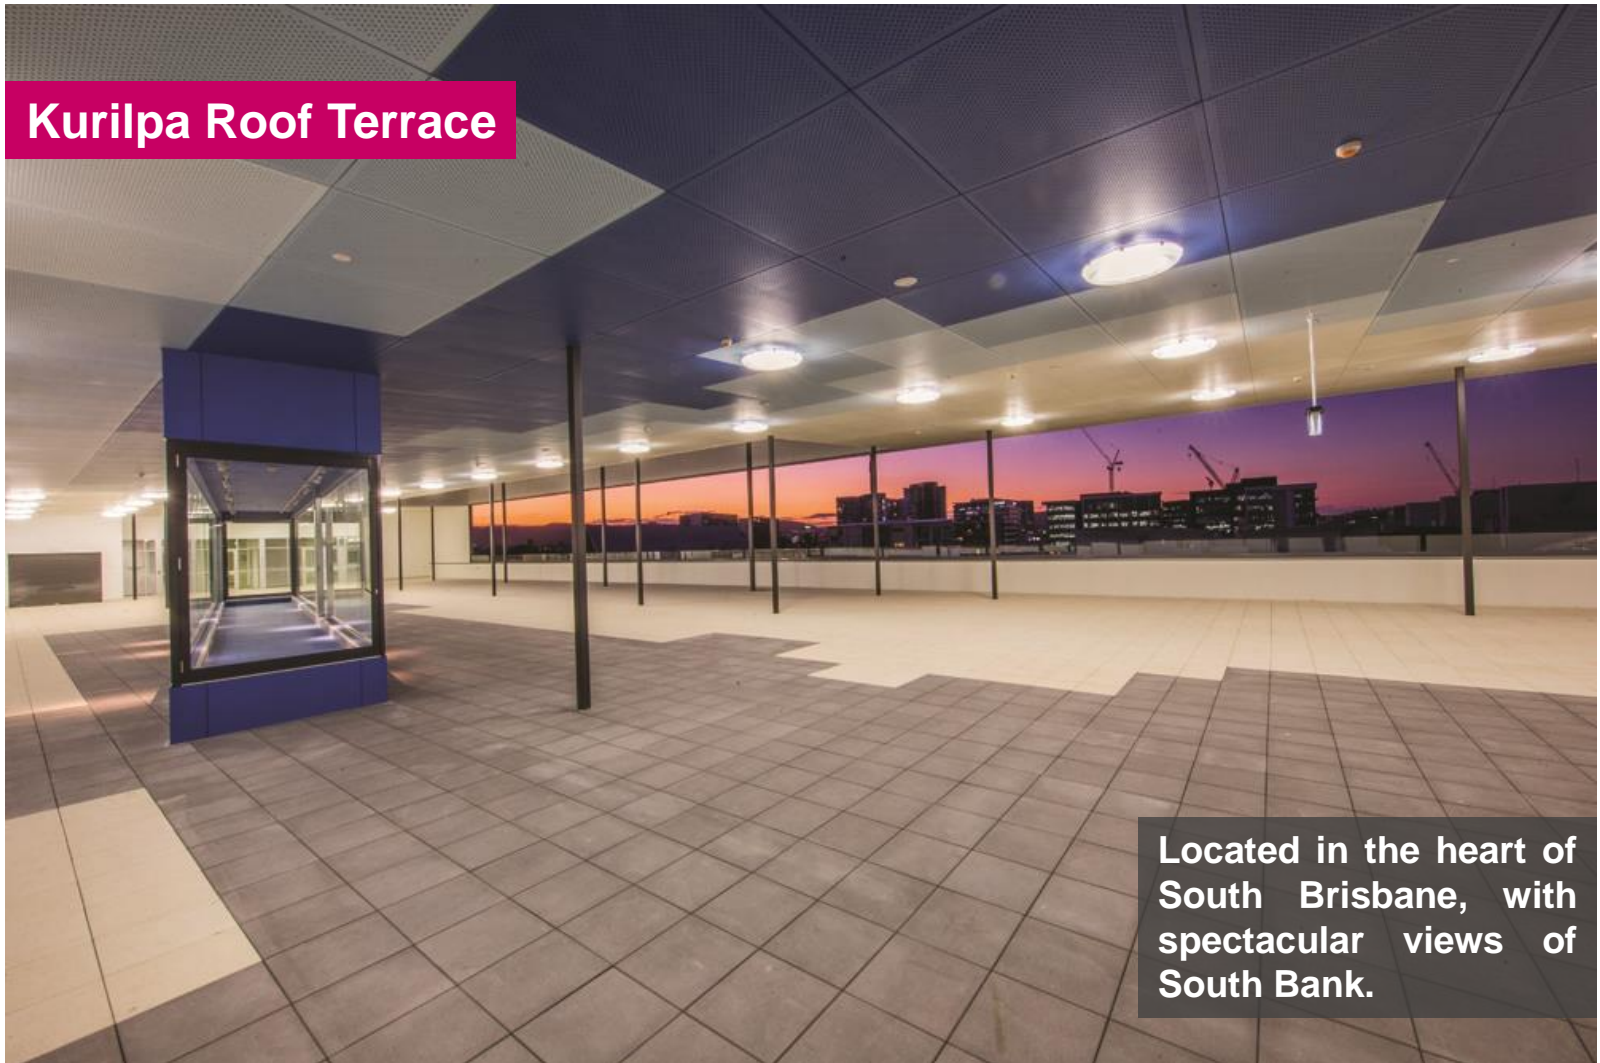

**BRISBANE
STATE
HIGH
SCHOOL**

Kurilpa Roof Terrace

Located in the heart of South Brisbane, with spectacular views of South Bank.

State High Facilities Hire

BRISBANE
STATE
HIGH
SCHOOL

The Kurilpa Roof Terrace can host a cocktail function for 600 or a formal sit-down dinner for 350 guests.

The Kurilpa Building uses the services of a preferred supplier who can meet all your catering and event needs.

State High Facilities Hire

BRISBANE
STATE
HIGH
SCHOOL

Kurilpa Concourse

The Kurilpa Concourse can cater for cocktail or formal sit-down dinners for more than 1,000 guests.